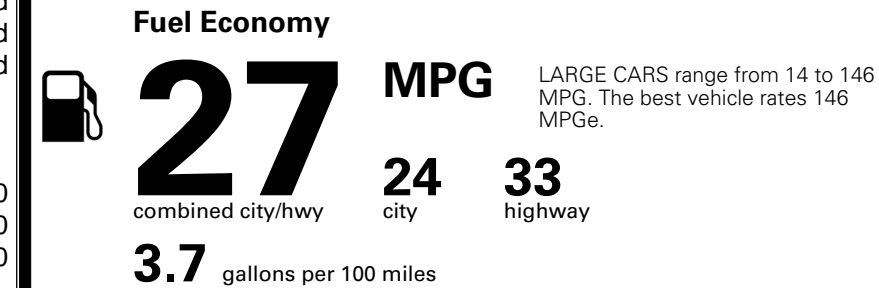

EPA DOT Fuel Economy and Environment

Gasoline Vehicle

Annual fuel cost
$1,850