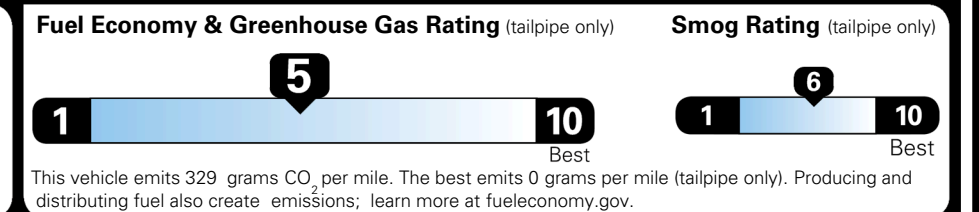

Actual results will vary for many reasons, including driving conditions and how you drive and maintain your vehicle. The average new vehicle gets 29 MPG and costs $8,500 to fuel over 5 years. Cost estimates are based on 15,000 miles per year at $ 3.30 per gallon. MPGe is miles per gasoline gallon equivalent. Vehicle emissions are a significant cause of climate change and smog.

fueleconomy.gov

Calculate personalized estimates and compare vehicles

GOVERNMENT 5-STAR SAFETY RATINGS

Overall Vehicle Score ★★★★★

Based on the combined rating of frontal, side and rollover. Should ONLY be compared to other vehicles of similar size and weight.

Frontal Driver ★★★★★

Crash Passenger ★★★★★

Based on the risk of injury in a frontal impact. Should ONLY be compared to other vehicles of similar size and weight.

Side Front seat ★★★★★

Crash Rear seat ★★★★★

Star ratings based on the risk of injury in a side impact.

Rollover ★★★★★

Star ratings based on the risk of rollover in a single-vehicle crash.

Star ratings range from 1 to 5 stars (★★★★★) with 5 being the highest.

Source: National Highway Traffic Safety Administration (NHTSA).

www.safercar.gov or 1-888-327-4236

Manufacturer's suggested retail price includes Manufacturer's recommended pre-delivery service. License and title fees, state and local taxes and other dealer installed options and accessories are not included in the manufacturer's suggested retail price.

PARTS CONTENT INFORMATION

FOR VEHICLES IN THIS CAR LINE U.S./CANADIAN PARTS CONTENT: 0 %

MAJOR SOURCES OF FOREIGN PARTS: KOREA: 90%

NOTE: PARTS CONTENT DOES NOT INCLUDE FINAL ASSEMBLY, DISTRIBUTION, OR OTHER NON-PARTS COSTS.

FOR THIS VEHICLE FINAL ASSEMBLY POINT: HWASUNG, KOREA

COUNTRY OF ORIGIN ENGINE (MOTOR): KOREA

TRANSMISSION: KOREA